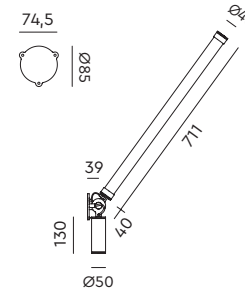

- smokey black with black cords 4043 € 670,- € 553,72
- pure white with orange cords 4044