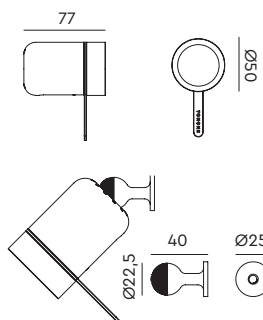

- smokey black 5045 € 219,- € 180,99
- fuzzy white 5046
- heavy metal 5047
- fuzzy white with hell orange 5048
- heavy metal with bright yellow 5049