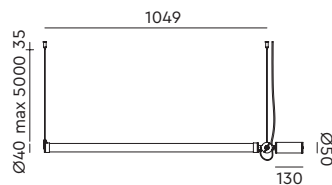

MR. TUBES LED Pendant horizontal | 2700K | driver on fixture
Anton de Groof, 2019

● smokey black with black cords 4005 € 670,- € 553,72

○ pure white with orange cords 4007