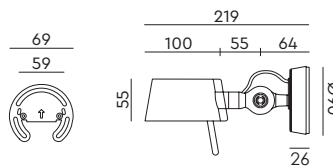

- misty white 7044 € 398,- € 328,93
- shadow black 7040
- burgundy red 7042
- clay brown 7046