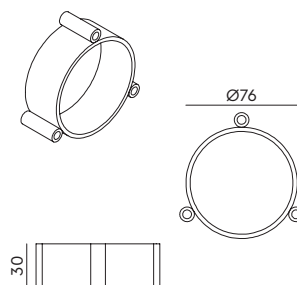

- smokey black € 40 € 33,06
- flux green
- pure white
- midnight grey
- ash grey
- striking orange
- lightning white
- thunder blue
- daybreak rose
- sunny yellow
- ice blue