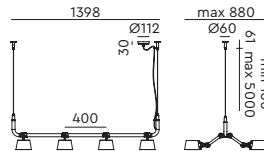

● smokey black	1171	€ 3.175,-	€ 2.623,97
● flux green	1104		
○ pure white	1121		
● midnight grey	1126		
● ash grey	1125		
● striking orange	1123		
● lightning white	1122		
● thunder blue	1124		
● daybreak rose	1496		
● sunny yellow	1454		
● ice blue	1647