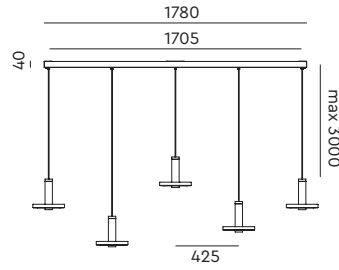

● smokey black 3010 € 2.195,- € 1.814,05