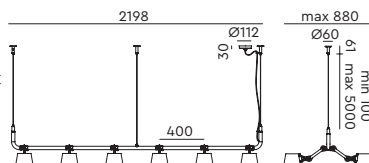

● smokey black	1173	€ 4.325,-	€ 3.574,38
● flux green	1208		
○ pure white	1209		
● midnight grey	1214		
● ash grey	1213		
● striking orange	1211		
● lightning white	1210		
● thunder blue	1212		
● daybreak rose	1498		
● sunny yellow	1456		
● ice blue	1649