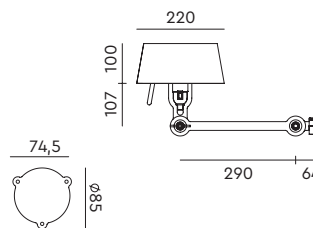

Wingnut solid brass included

● smokey black	1519	€ 319,-	€ 263,64
● flux green	1520		
○ pure white	1521		
● midnight grey	1522		
● ash grey	1523		
● striking orange	1524		
● lightning white	1525		
● thunder blue	1526		
● daybreak rose	1527		
● sunny yellow	1528		
● ice blue	1630