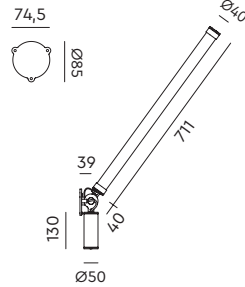

- smokey black with black cords 4031 € 670 € 553,72
- pure white with orange cords 4033