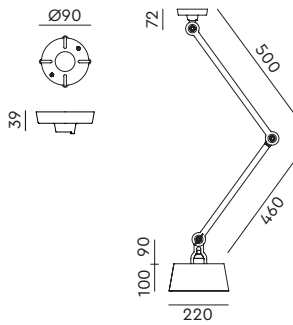

● smokey black	1328	€ 429,-	€ 354,55
● flux green	1329		
○ pure white	1331		
● midnight grey	1335		
● ash grey	1334		
● striking orange	1332		
● lightning white	1330		
● thunder blue	1333		
● daybreak rose	1491		
● sunny yellow	1449		
● ice blue	1642