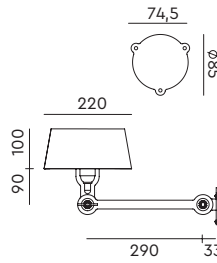

● smokey black	1105	€ 298,-	€ 246,28
● flux green	1107		
○ pure white	1109		
● midnight grey	1268		
● ash grey	1112		
● striking orange	1110		
● lightning white	1108		
● thunder blue	1111		
● daybreak rose	1476		
● sunny yellow	1434		
● ice blue	1615