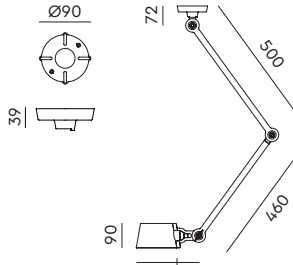

● smokey black	1320	€ 429,-	€ 354,55
● flux green	1321		
○ pure white	1323		
● midnight grey	1327		
● ash grey	1326		
● striking orange	1324		
● lightning white	1322		
● thunder blue	1325		
● daybreak rose	1487		
● sunny yellow	1445		
● ice blue	1638		

BOLT Ceiling 1 arm upperfit
Anton de Groof, 2016

Material: steel & aluminum
Weight: 1,7 kg
IP 20
Volt: 220-240 V | Max Watt: 60 Watt
Socket: E27

Wingnut solid brass included