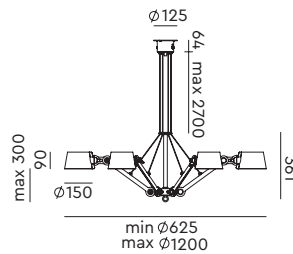

● smokey black	1161	€ 2.625,-	€ 2.169,42
● flux green	1163		
○ pure white	1165		
● midnight grey	1278		
● ash grey	1168		
● striking orange	1166		
● lightning white	1164		
● thunder blue	1167		
● daybreak rose	1494		
● sunny yellow	1452		
● ice blue	1643