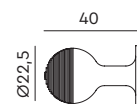

- smokey black 5025 € 35,- € 28,93
- fuzzy white 5026
- heavy metal 5027