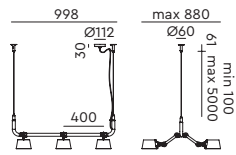

● smokey black	1170	€ 2.625,-	€ 2.169,42
● flux green	1097		
○ pure white	1098		
● midnight grey	1103		
● ash grey	1102		
● striking orange	1100		
● lightning white	1099		
● thunder blue	1101		
● daybreak rose	1495		
● sunny yellow	1453		
● ice blue	1646