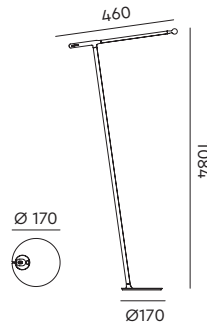

**ONE + Floor**  
Anton de Groof, 2022

Material: aluminum & steel  
Weight: 1,4 kg  
IP 20 | Volt: 220-240 V | 1,5 Watt  
2700 K | 230 lumen | CRI: 90  
Dimmable on fixture  
Battery: 5-30 hours  
One Knob included  
USB-C charging cable  
Cable length: 500 mm & 2500 mm

led

- smokey black 5030 € 479,- € 395,87
- fuzzy white 5031
- heavy metal 5032

**ONE Floor fixture**  
Anton de Groof, 2022

Material: aluminum & steel  
Weight: 1,2 kg

USB-C charging cable  
Cable length: 2500 mm

- smokey black 5010 € 260,- € 214,88
- fuzzy white 5011
- heavy metal 5012

**ONE + Floor straight**  
Anton de Groof, 2022

Material: aluminum & steel  
Weight: 1,4 kg  
IP 20 | Volt: 220–240 V | 1,5 Watt  
2700 K | 230 lumen | CRI: 90  
Dimmable on fixture  
Battery: 5–30 hours  
One Knob included  
USB-C charging cable  
Cable length: 500 mm & 2500 mm