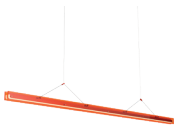

Bridge 180
Anton de Groof, 2023

Material: aluminum, acrylic & steel
Weight: 2,6 kg
IP 20
Volt: 220-240 V | 32 Watt
2700 K | 2125 lumen | CRI: >90
Mains dimmable
Cable length: 3000 mm