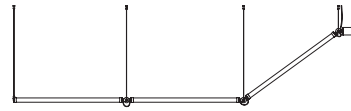

MR. TUBES LED Connect
Anton de Groof, 2019

Material: aluminum & steel
IP 20
Volt: 220-240 V
2700K or 4000K
CRI: >90

Wingnut solid brass included

Create your
Mr. Tubes LED Connect with us

info@tonone.com

led

ATLAS D350
Anton de Groof, 2015

Material: brass & hand blown glass
Weight: 4 kg
IP 20
Volt: 220-240 V | Max Watt: 60 Watt
Socket: E27
Cord length: max 3000 mm