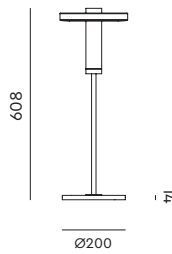

● smokey black 3060 € 755,- € 623,97