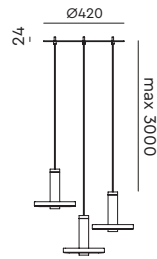

● smokey black 3030 € 1.375,- € 1.136,36