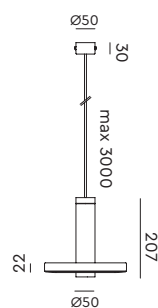

● smokey black	2000	€ 475,-	€ 392,56

led integrated LED