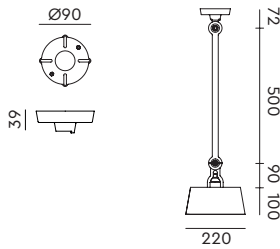

**BOLT Ceiling 1 arm sidefit**  
Anton de Groof, 2016

Material: steel & aluminum  
Weight: 1,5 kg  
IP 20  
Volt: 220-240 V | Max Watt: 60 Watt  
Socket: E27

Wingnut solid brass included

● smokey black	1304	€ 375,-	€ 309,92
● flux green	1305		
○ pure white	1307		
● midnight grey	1311		
● ash grey	1310		
● striking orange	1308		
● lightning white	1306		
● thunder blue	1309		
● daybreak rose	1486		
● sunny yellow	1444		
● ice blue	1636		

**BOLT Ceiling 2 arm sidefit**  
Anton de Groof, 2016

Material: steel & aluminum  
Weight: 1,9 kg  
IP 20  
Volt: 220-240 V | Max Watt: 60 Watt  
Socket: E27

Wingnut solid brass included

● smokey black	1320	€ 429,-	€ 354,55
● flux green	1321		
○ pure white	1323		
● midnight grey	1327		
● ash grey	1326		
● striking orange	1324		
● lightning white	1322		
● thunder blue	1325		
● daybreak rose	1487		
● sunny yellow	1445		
● ice blue	1638		

**BOLT Ceiling 1 arm upperfit**  
Anton de Groof, 2016

Material: steel & aluminum  
Weight: 1,7 kg  
IP 20  
Volt: 220-240 V | Max Watt: 60 Watt  
Socket: E27

Wingnut solid brass included

● smokey black	1312	€ 375,-	€ 309,92
● flux green	1313		
○ pure white	1315		
● midnight grey	1319		
● ash grey	1318		
● striking orange	1316		
● lightning white	1314		
● thunder blue	1317		
● daybreak rose	1490		
● sunny yellow	1448		
● ice blue	1640		