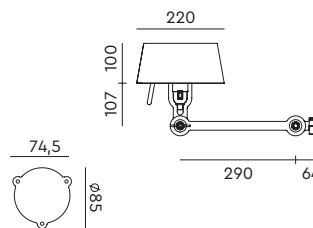

Wingnut solid brass included

● smokey black	1145	€ 319,-	€ 263,64
● flux green	1147		
○ pure white	1149		
● midnight grey	1272		
● ash grey	1152		
● striking orange	1150		
● lightning white	1148		
● thunder blue	1151		
● daybreak rose	1481		
● sunny yellow	1439		
● ice blue	1629		

BOLT Bed underfit with cord MIRROR
Anton de Groof, 2013

Material: steel & aluminum
Weight: 1,4 kg
IP 20
Volt: 220-240 V | Max Watt: 60 Watt
Socket: E27
Cord length: 2500 mm
Switch on socket holder