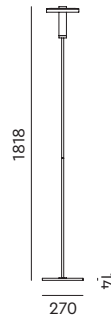

● smokey black 3040 € 940,- € 776,86