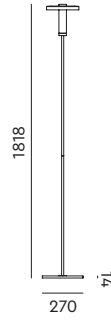

● smokey black 3050 € 940,- € 776,86