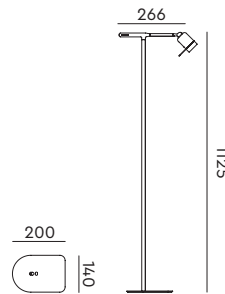

- smokey black 5050 € 479,- € 395,87
- fuzzy white 5051
- heavy metal 5052