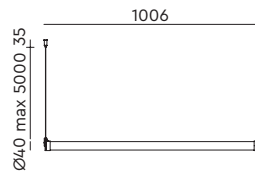

● smokey black with black cords 4001 € 595,- € 491,74

○ pure white with orange cords 4003