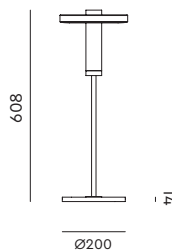

● smokey black 3070 € 755,- € 623,97