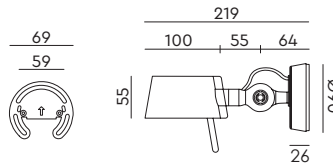

- misty white 7041 € 398,- € 328,93
- shadow black 7043
- burgundy red 7045
- clay brown 7047

BOLT10 Wall
Anton de Groof, 2025

Material: aluminum & steel
Weight: 0,4 kg
IP 20 | Volt: 220-240 V | 4 Watt
2700 K | 640 lumen | CRI: 90
Mains dimmable / phase cut
With black cords

Wingnut solid brass included

led