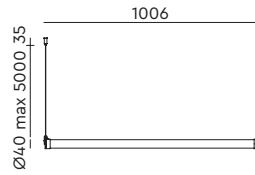

● smokey black with black cords 4000 € 595,- € 491,74

○ pure white with orange cords 4002