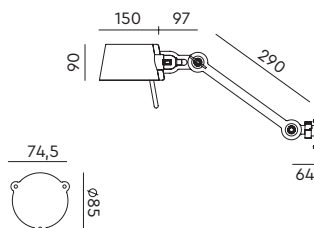

● smokey black	1137	€ 319,-	€ 263,64
● flux green	1139		
○ pure white	1141		
● midnight grey	1271		
● ash grey	1144		
● striking orange	1142		
● lightning white	1140		
● thunder blue	1143		
● daybreak rose	1479		
● sunny yellow	1437		
● ice blue	1626		

led integrated LED