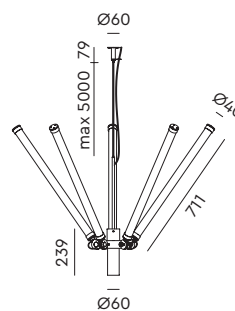

- smokey black with black cords 4045 € 2.990,- € 2.471,07
- pure white with orange cords 4050