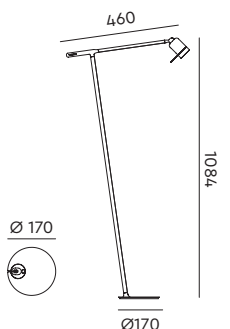

- smokey black 5030 € 479,- € 395,87
- fuzzy white 5031
- heavy metal 5032