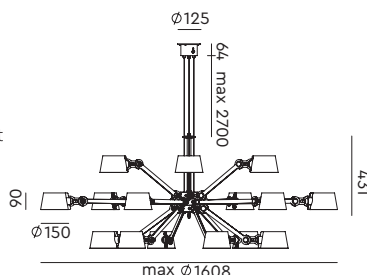

● smokey black	1298	€ 4.695,-	€ 3.880,17
● flux green	1500		
○ pure white	1501		
● midnight grey	1502		
● ash grey	1503		
● striking orange	1504		
● lightning white	1505		
● thunder blue	1506		
● daybreak rose	1507		
● sunny yellow	1508		
● ice blue	1645		

led integrated LED