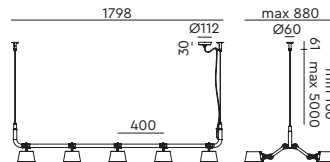

● smokey black	1172	€ 3.725,-	€ 3.078,51
● flux green	1127		
○ pure white	1128		
● midnight grey	1193		
● ash grey	1191		
● striking orange	1175		
● lightning white	1174		
● thunder blue	1190		
● daybreak rose	1497		
● sunny yellow	1455		
● ice blue	1648