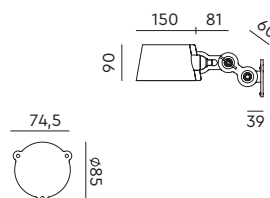

● smokey black	1244	€ 279,-	€ 230,58
● flux green	1246		
○ pure white	1248		
● midnight grey	1267		
● ash grey	1251		
● striking orange	1249		
● lightning white	1247		
● thunder blue	1250		
● daybreak rose	1475		
● sunny yellow	1433		
● ice blue	1620		

led integrated LED