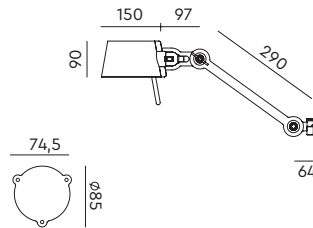

**BOLT Floor 1 arm sidefit**  
Anton de Groof, 2013

Material: steel & aluminum  
Weight: 8,4 kg  
IP 20  
Volt: 220-240 V | Max Watt: 60 Watt  
Socket: E27  
Cord length: 2400 mm

Wingnut solid brass included

**BOLT Floor long 1 arm sidefit**  
Anton de Groof, 2013

Material: steel & aluminum  
Weight: 9,3 kg  
IP 20  
Volt: 220-240 V | Max Watt: 60 Watt  
Socket: E27  
Cord length: 2200 mm

Wingnut solid brass included

**BOLT Bed sidefit install**  
Anton de Groof, 2013

Material: steel & aluminum  
Weight: 1,2 kg  
IP 20  
Volt: 220-240 V | Max Watt: 60 Watt  
Socket: E27  
Switch on socket holder  
Optional: wallring

led integrated LED

**BOLT Bed sidefit install MIRROR**  
Anton de Groof, 2013

Material: steel & aluminum  
Weight: 1,2 kg  
IP 20  
Volt: 220-240 V | Max Watt: 60 Watt  
Socket: E27  
Switch on socket holder  
Optional: wallring