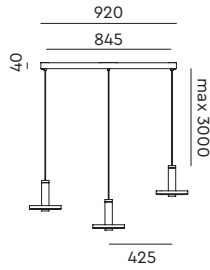

● smokey black 3020 € 1.395,- € 1.152,89