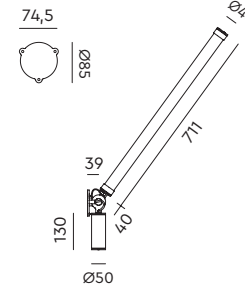

- smokey black with black cords 4040 € 670 € 553,72
- pure white with orange cords 4042