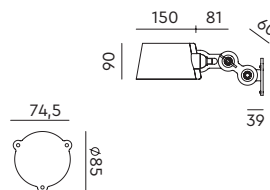

● smokey black	1228	€ 279,-	€ 230,58
● flux green	1230		
○ pure white	1232		
● midnight grey	1264		
● ash grey	1235		
● striking orange	1233		
● lightning white	1231		
● thunder blue	1234		
● daybreak rose	1472		
● sunny yellow	1430		
● ice blue	1619		

BOLT Wall sidefit mini install
Anton de Groof, 2013

Material: steel & aluminum
Weight: 0,9 kg
IP 20
Volt: 220-240 V | Max Watt: 60 Watt
Socket: E27
Optional: wallring

Wingnut solid brass included