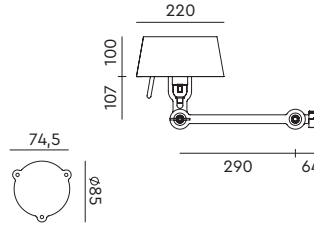

BOLT Bed underfit install
Anton de Groof, 2013

Material: steel & aluminum
Weight: 1,4 kg
IP 20
Volt: 220-240 V | Max Watt: 60 Watt
Socket: E27
Switch on socket holder
Optional: wallring

Wingnut solid brass included

● smokey black	1153	€ 319,-	€ 263,64
● flux green	1155		
○ pure white	1157		
● midnight grey	1273		
● ash grey	1160		
● striking orange	1158		
● lightning white	1156		
● thunder blue	1159		
● daybreak rose	1482		
● sunny yellow	1440		
● ice blue	1632		

BOLT Bed underfit install MIRROR
Anton de Groof, 2013

Material: steel & aluminum
Weight: 1,4 kg
IP 20
Volt: 220-240 V | Max Watt: 60 Watt
Socket: E27
Switch on socket holder
Optional: wallring

Wingnut solid brass included