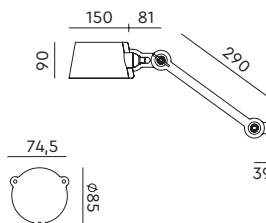

- smokey black 1081 € 298,- € 246,28
- flux green 1083
- pure white 1085
- midnight grey 1262
- ash grey 1088
- striking orange 1086
- lightning white 1084
- thunder blue 1087
- daybreak rose 1470
- sunny yellow 1428
- ice blue 1613