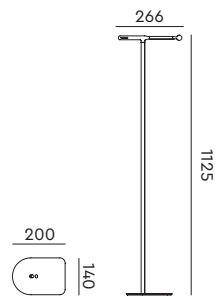

- smokey black 5010 € 260,- € 214,88
- fuzzy white 5011
- heavy metal 5012

**ONE + Floor straight**  
Anton de Groof, 2022

Material: aluminum & steel  
Weight: 1,4 kg  
IP 20 | Volt: 220–240 V | 1,5 Watt  
2700 K | 230 lumen | CRI: 90  
Dimmable on fixture  
Battery: 5–30 hours  
One Knob included  
USB-C charging cable  
Cable length: 500 mm & 2500 mm

led

- smokey black 5050 € 479,- € 395,87
- fuzzy white 5051
- heavy metal 5052

**ONE Floor straight fixture**  
Anton de Groof, 2022

Material: aluminum & steel  
Weight: 1,2 kg

USB-C charging cable  
Cable length: 2500 mm