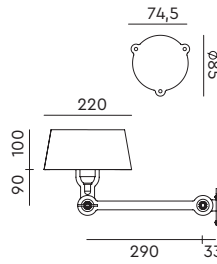

● smokey black	1113	€ 298,-	€ 246,28
● flux green	1114		
○ pure white	1116		
● midnight grey	1269		
● ash grey	1120		
● striking orange	1117		
● lightning white	1115		
● thunder blue	1118		
● daybreak rose	1477		
● sunny yellow	1435		
● ice blue	1616