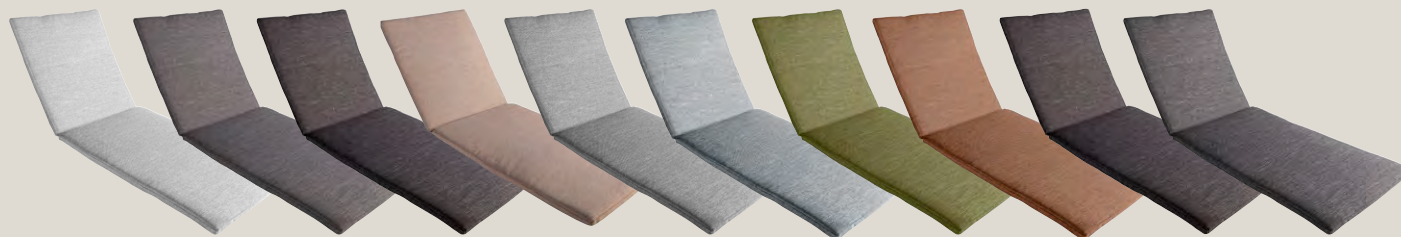

ISHI stackable lounger with wheels

Size w 195 x d 78 x h 32,5 cm

Item number Y1187

Price 549,-

Colour options frame alu black/rope black (C14)

frame alu black/rope dark grey (C15)

frame alu black/rope natural (C16)

frame alu white/rope light grey (C18)

frame alu dark grey/rope green (C19)

frame alu salix/rope salix (C22)

MIZU/HOKAN/ISHI stackable lounger cushion

Size w 200 x d 66 x h 5 cm

Item number YKS061

Price 149,-