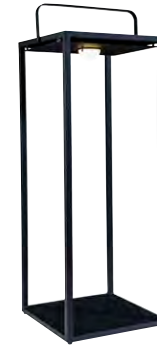

Item number YP402

Price 699,-

Colour option frame dark grey/fabric dark grey (419)

Cavalo parasols are 360 degrees turnable, and also vertical and horizontal adjustable

CAVALO protection cover

Size h 240 x w 70 cm

Item number 3881

Price 149,-

Colour option dark grey

LINTERNA small

Size w 16 x d 16 x h 25 cm
 Item number Y1292
 Price 79,95
 Colour option ● black (71)

LINTERNA medium

Size w 21 x d 21 x h 35 cm
 Item number Y1293
 Price 99,95
 Colour option ● black

LINTERNA large

Size w 26 x d 26 x h 50 cm
 Item number Y1294
 Price 149,-
 Colour option ● black

LINTERNA xl

Size w 38 x d 38 x h 100 cm
 Item number Y1295
 Price 299,-
 Colour option ● black

HOKAN tray

Size w 54 x d 40 h 5 cm
 Item number Y1143
 Price 89,95
 Colour options ○ white (12)
 ● dark grey (19)
 ● black (71)