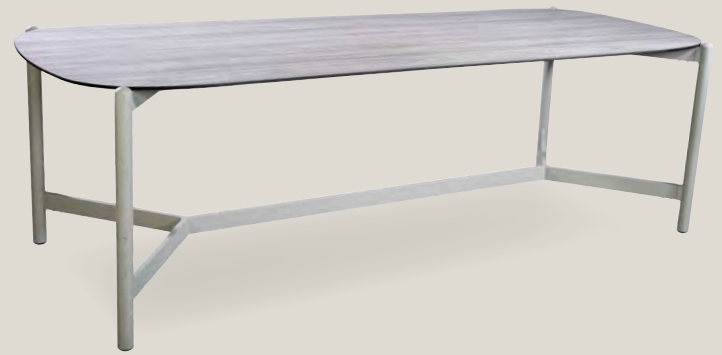

Arashi dining table - **Ishi** dining chair - seat cushion

Vedella dining table - dining chair

VEDELLA dining table

Size w 244 x d 95 x h 81 cm

Item number Y1268

Price 1699,-

Colour option  frame alu salix/top HPL wood (22)