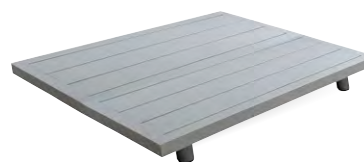

VALLON coffee table

Size w 100 x d 100 x h 12 cm
Item number Y1302
Price 499,-
Colour option ● frame alu salix (22)